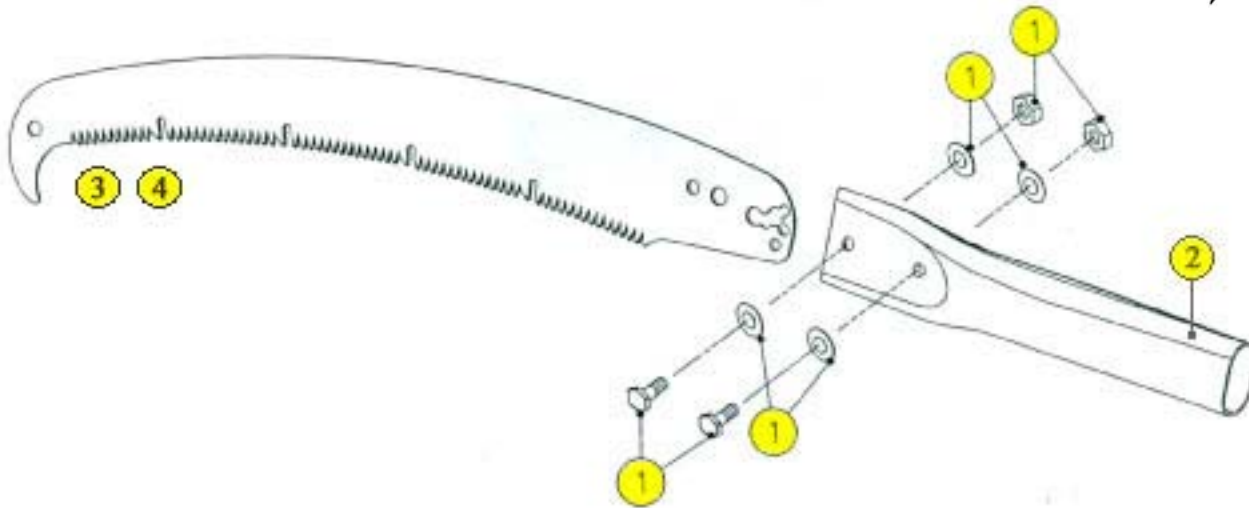

# SA-UV34EXP / CT34EXP SPARE PARTS DIAGRAM

- |              |   |
|--------------|---|
| 1. SP-EXP146 | Bolt, & Nut for Grip                              |
| 2. SC-JG2    | Grip Set for SA-CT34EXP/UV34EXP (screws included) |
| 3. SB-UV341  | Spare Blade for SA-UV34EXP                        |
| 4. SB-CT341  | Spare Blade for SA-CT34EXP                        |